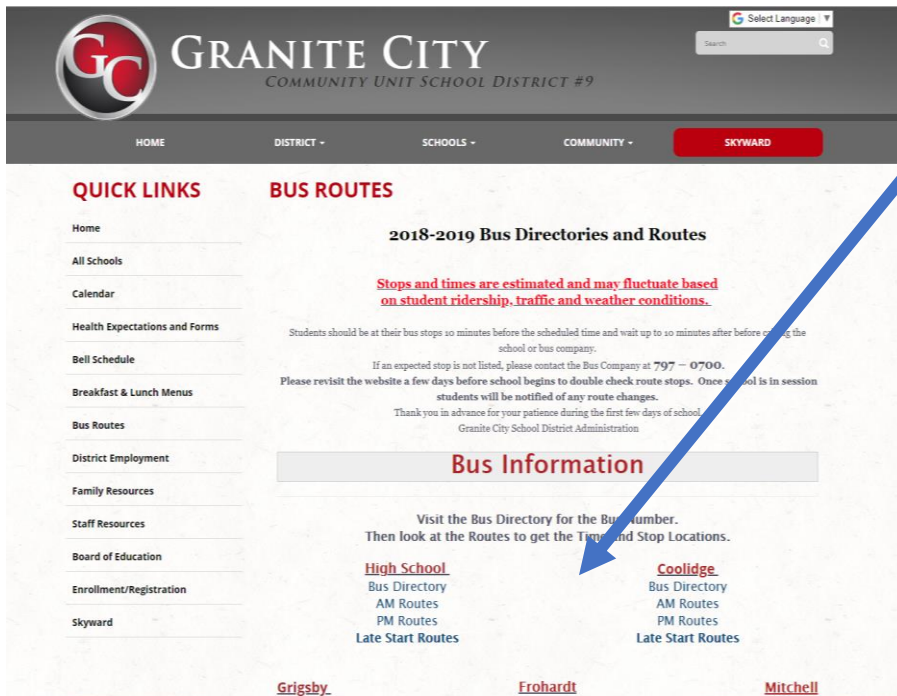

Go to our District Website www.gcsd9.net (here is what it will look like)

You can click on **Quick Links** at the top right
Then click on **Bus Routes**.

OR

Click on District, it will drop down.
Then Click on **District Information**,
and then click **District Bus Routes**.

Once you click on Bus Routes / District Bus Routes

****Look for your Students School**.**

Under your students school name you will

**** First Click on the BUS DIRECTORY** (this is where you will find the **Bus Number**)
Look for your street and the number is next to that.

**** Then go back to the bus routes page.**

****Next Go to the AM Route**, look for your child's bus number and then look for your street and it will give you and estimated time of when your child's bus will be there.